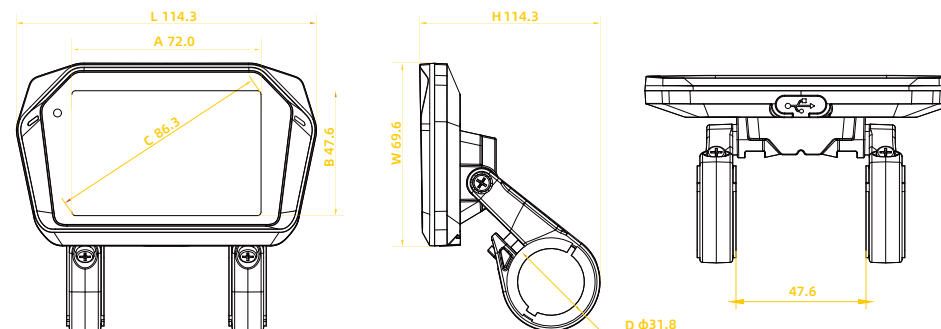

INTRODUCTION-CC05

With a 3.5-inch horizontal screen, CC05 is adaptable to urban leisure bicycles. This product is oriented to high-end markets with a focus on Product texture.

With excellent performance and a novel shape. CC05 is also equipped with breathing lights which change the color with the speed.

The upgrade version of CC05 even possesses an APP to realize the function of navigation.